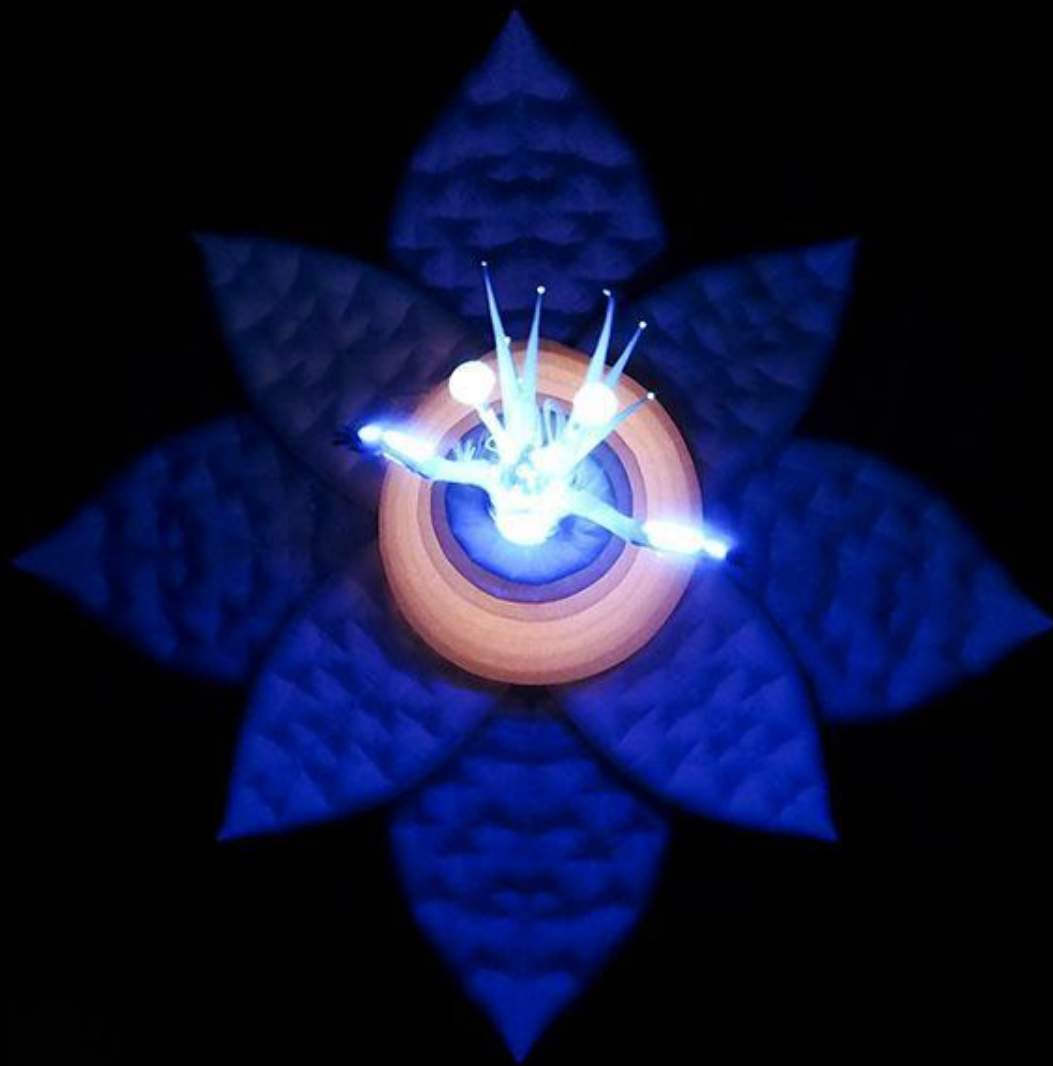

**Pneumatic scenery:
Back screen
Inflatable Lotus — 2.5 m**

Cryo effects

**Unique light Ghost
puppet**

**The figure of Queen
3.5 m tall**

Interactive

**Pneumatic and light
effects**

PHOTO

VIDEO

CAT'S

6 actors

40 minutes

An absolutely new, modern tale about a fairy cat flavored with best Slavic traditions.

There is plenty of originality, humour and real miracles! Choreography, incredible music, flickering and overflow of LEDs on costumes — all of these immerses you in a special atmosphere and bring you to otherworld reality!