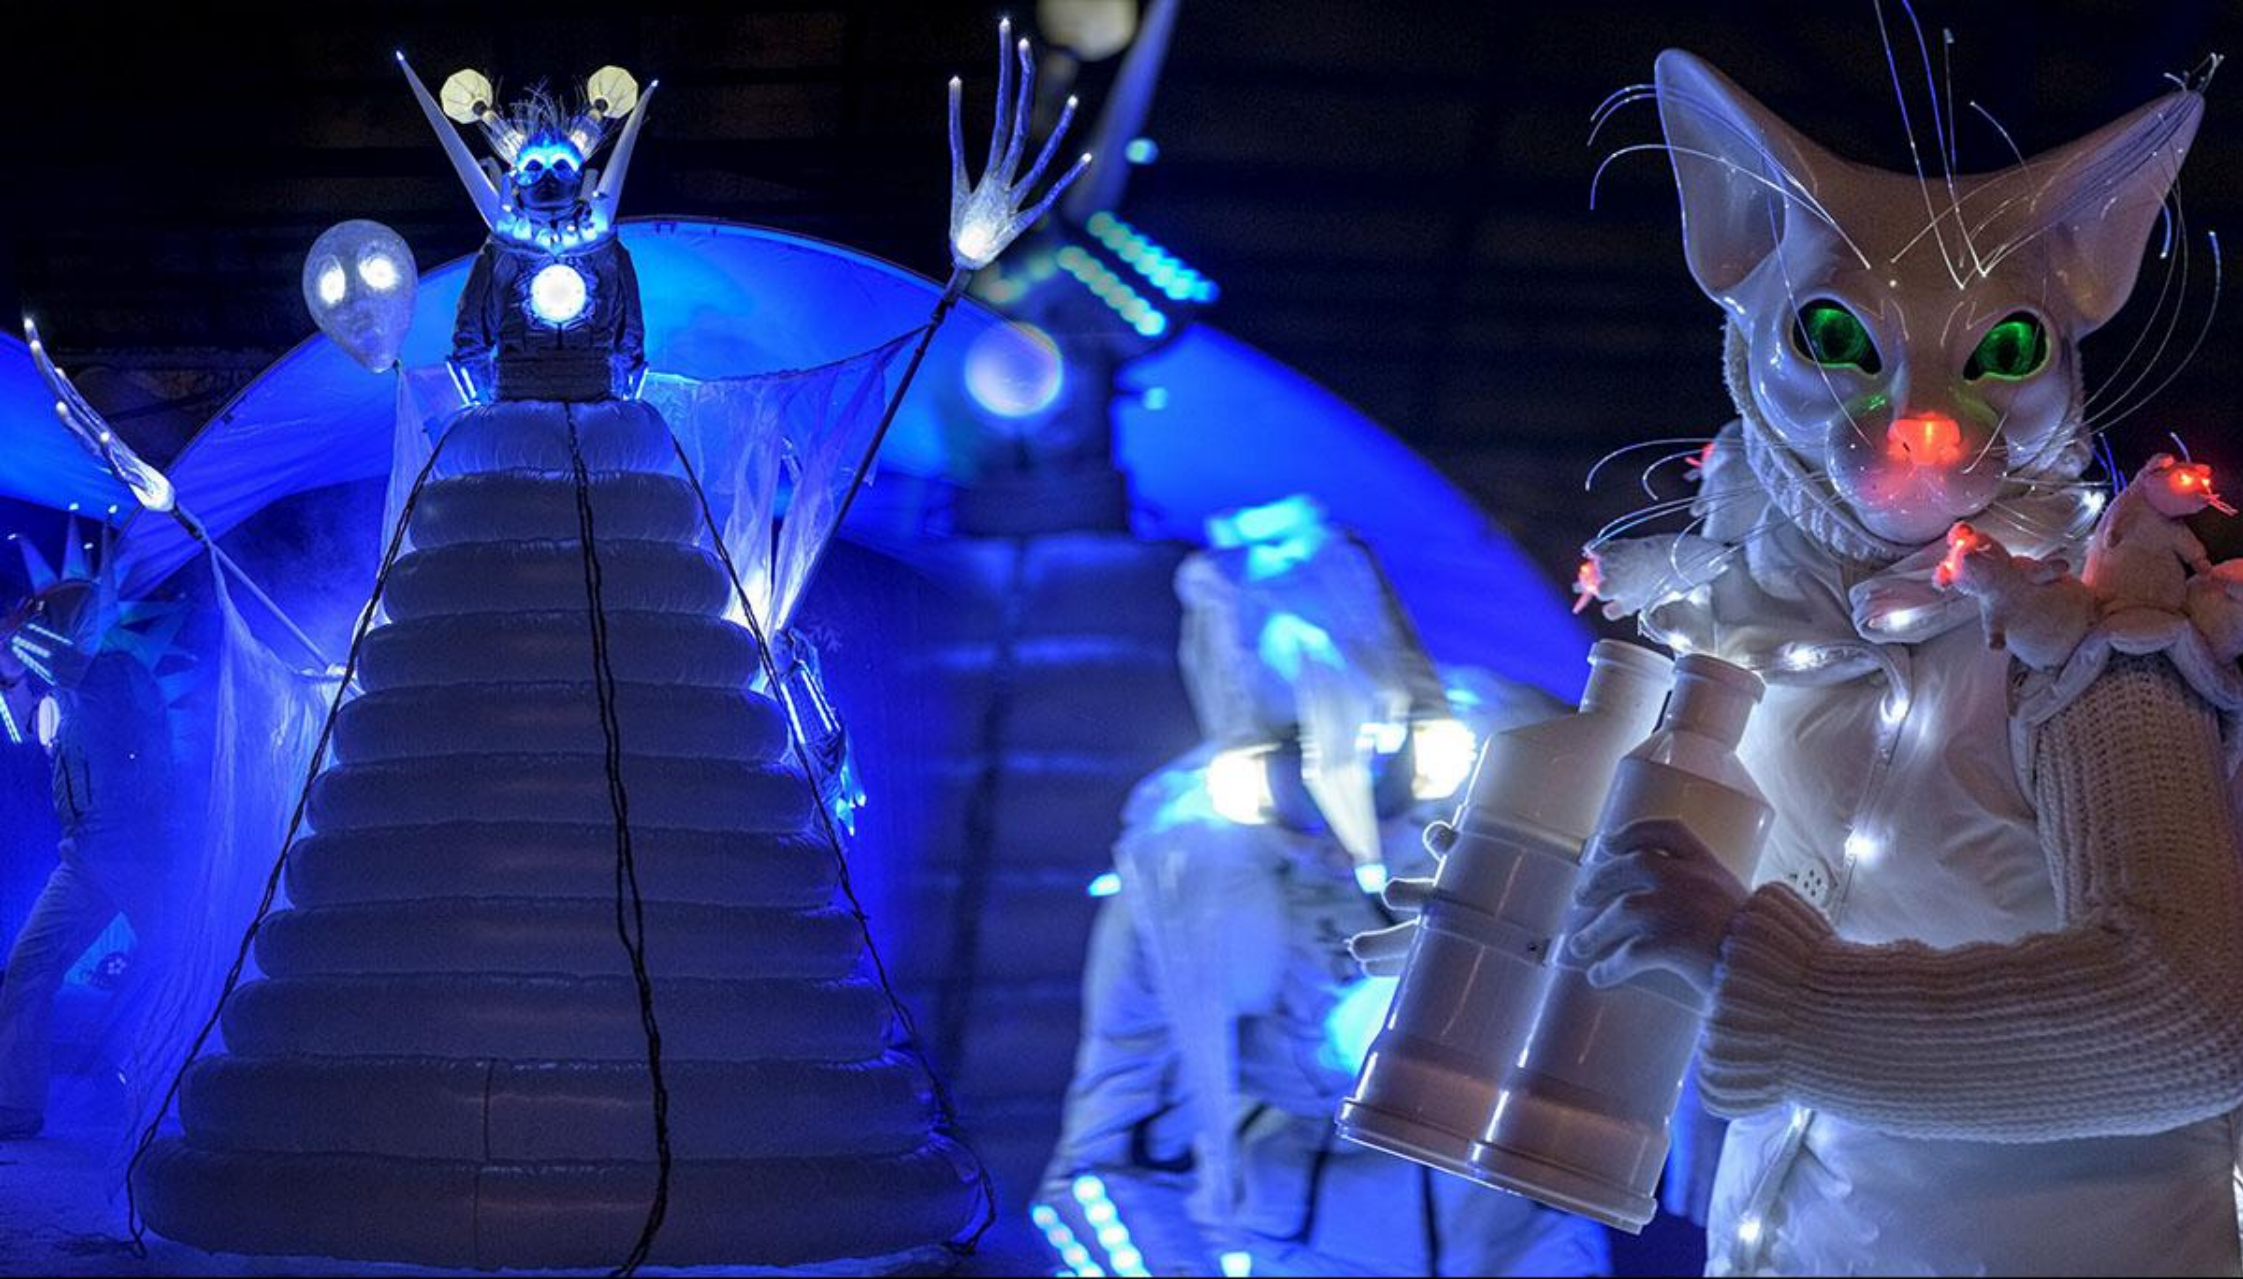

PERFORMANCES

STREET THEATRE

light performance theatre

SVETLITSA

Fairy, fantastic, magical stories for children and adults!

SVETLITSA

An innovative show that keeps up the modern times

VISUAL SHOW

DANCE

LIGHT SHOW

STREET PERFORMANCES

THEATER AND PLASTIC PERFORMANCES

The show demonstrates a cutting-edge lighting technology, special effects, inflatable costumes, and unique lighting props

PROMO

We perform at any season, both indoors and outdoors

CAT'S

6 actors

40 minutes

An absolutely new, modern tale about a fairy cat flavored with best Slavic traditions.

There is plenty of originality, humour and real miracles! Choreography, incredible music, flickering and overflow of LEDs on costumes — all of these immerses you in a special atmosphere and bring you to otherworld reality!