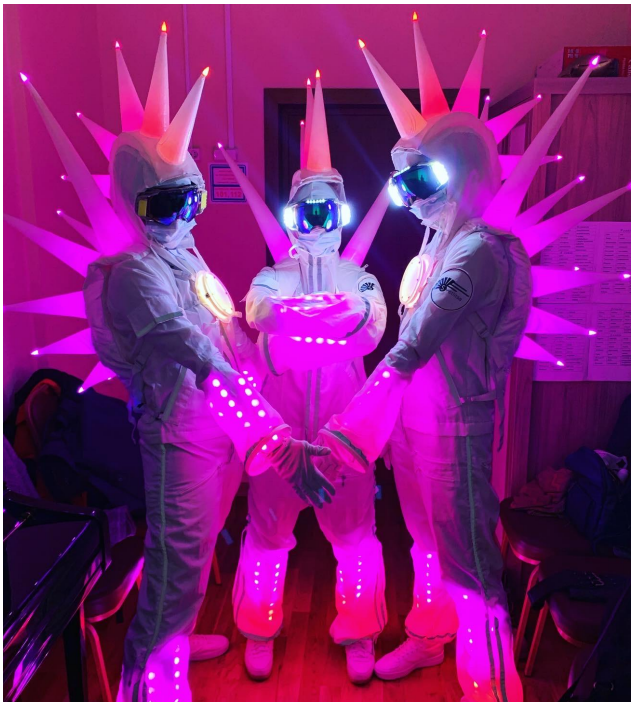

SPIKELED

light performance theatre

SVELLITSA

FULL COLOR LIGHTS

LIGHTING AND PNEUMATICS EFFECTS

- Available formats:**
1. Welcome zone/Photo zone
 2. Carnival processions
 3. Dance show (5 min)

4 costumes

PHOTOS

VIDEO

**PROP
IN ADDITION**

GIANT INFLATABLE PILLOWS

**2
PIECES**

PHOTOS

PUFF-UP CHALLENGE

The attraction is designed to welcome guests, offering animated entertainment and a small interactive performance. Children, their parents, and even grandparents are all eager to step into the role of an inflatable wonder.

Available formats:

- ☀ Welcome zone
- ☀ Interactive performance

2
FIGURES

PHOTOS

VIDEO

WE ARE
the light

of any event

(805) 390 4617